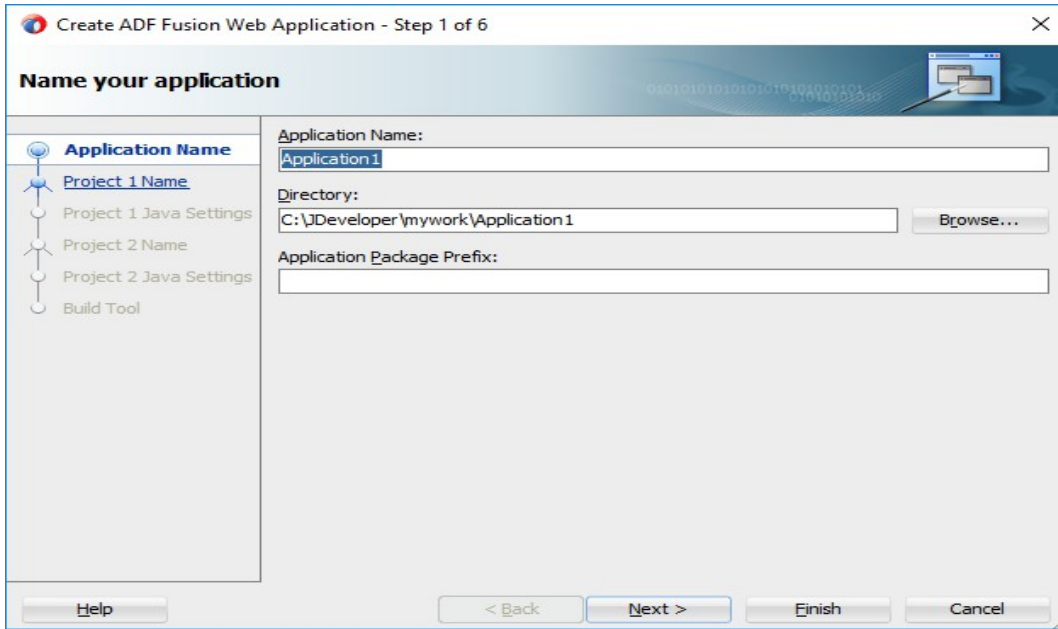

+++++>>
2016.10.29.8.24.PM

Creating a New App from Scratch...

Name your project

- Application Name
- Project 1 Name**
- Project 1 Java Settings
- Project 2 Name
- Project 2 Java Settings
- Build Tool

Project Name: Directory: