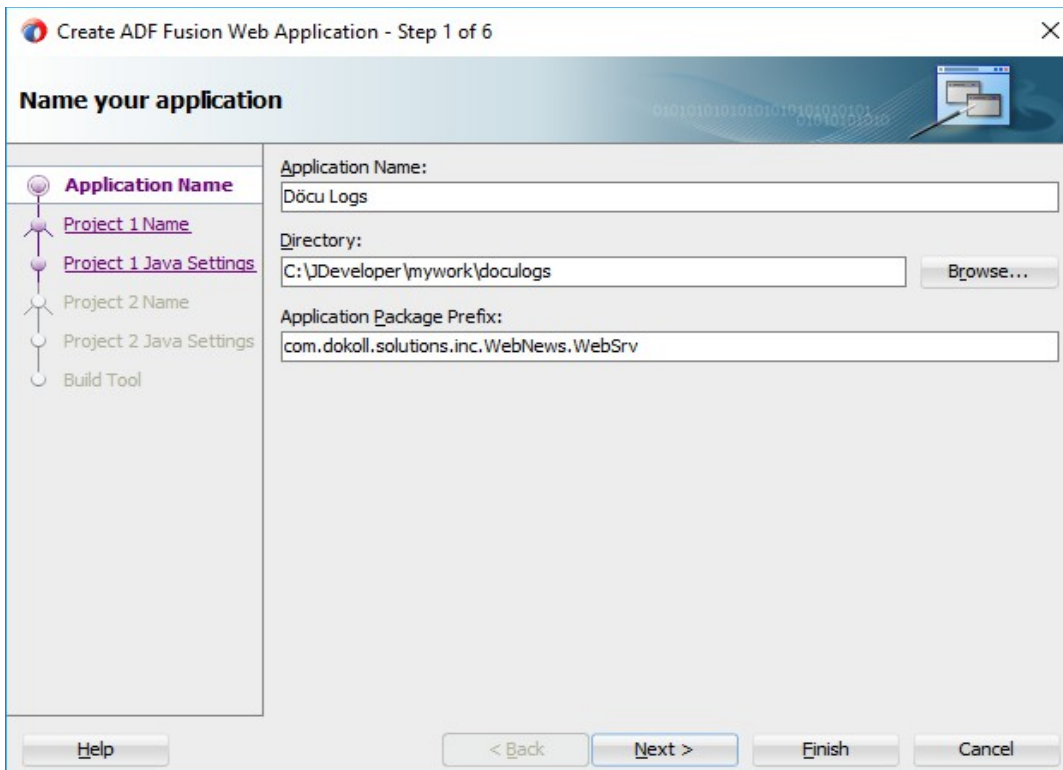

+++++>>
2016.10.29.8.24.PM

Creating a New App from Scratch...

Name your project

- Application Name
- Project 1 Name**
- Project 1 Java Settings
- Project 2 Name
- Project 2 Java Settings
- Build Tool

Project Name: Directory: